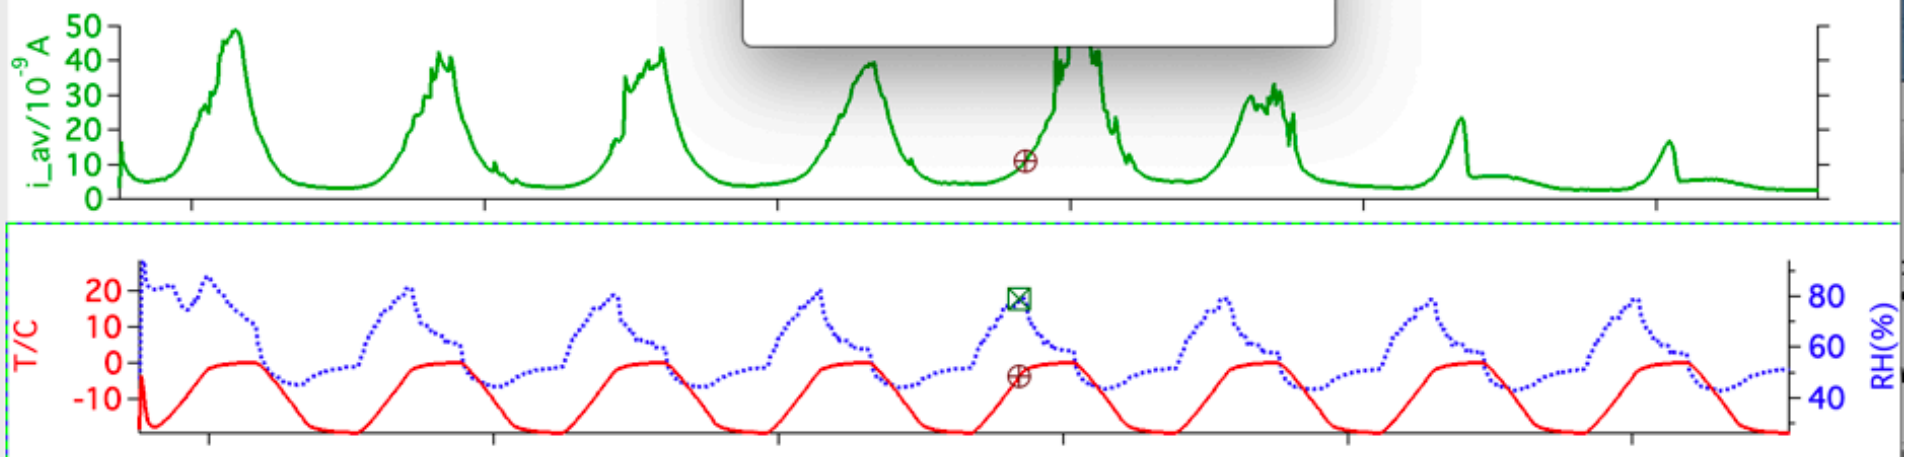

10 x 10 iron under ice

Gizmo/Image with
"RedWhiteBlue256"

Image plot with "RedWhiteBlue256"
& "Reverse Colors" option

t/s 97001

T/C -3.8

RH(%) 79.0

Plot# 969

t min 351

t max 1510